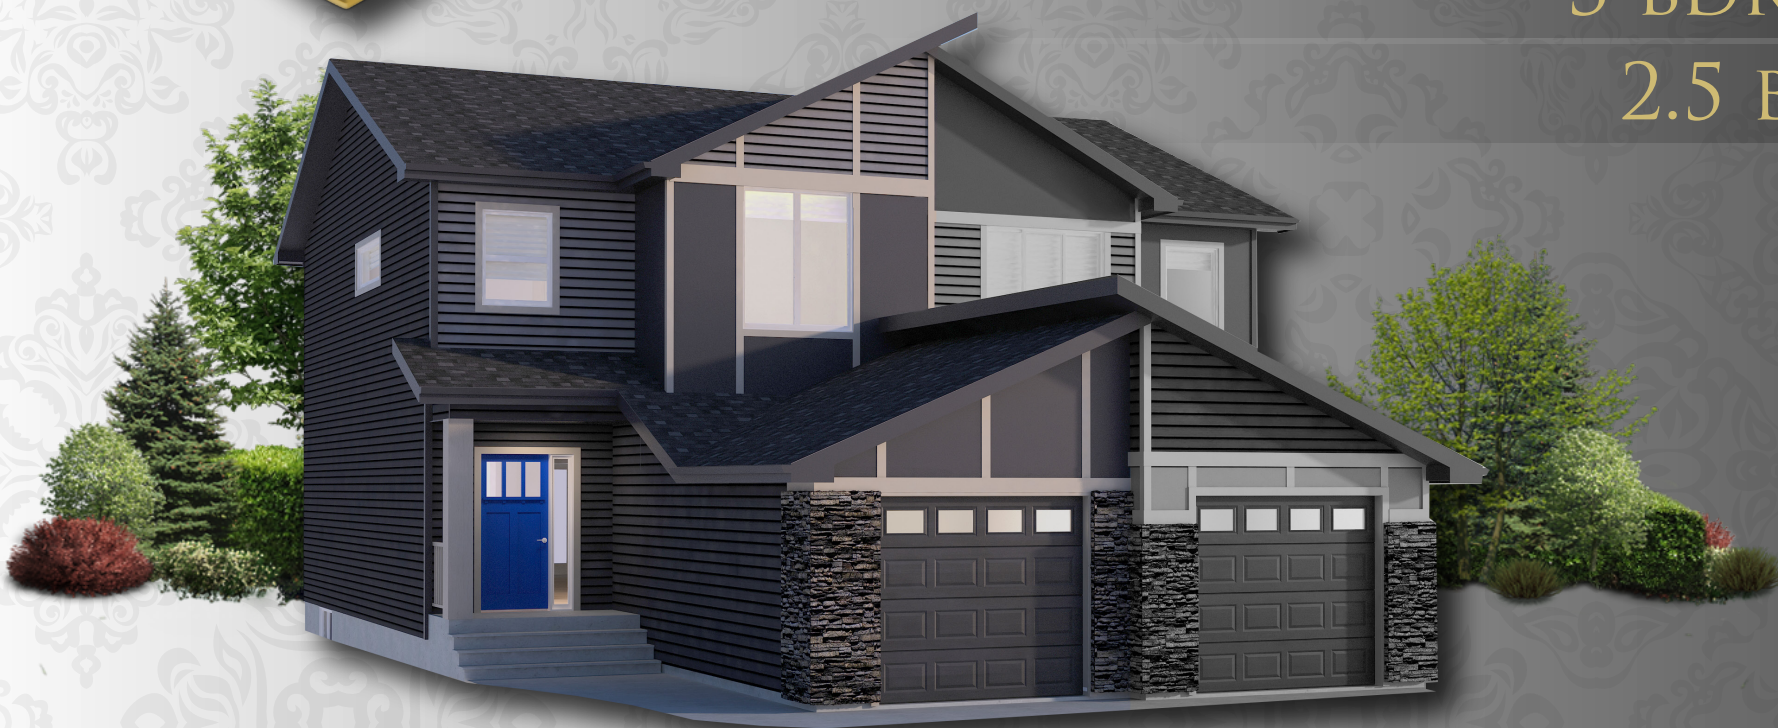

TURIN II

1387 sq ft.

3 BDRM

2.5 BATH

DON'T JUST LIVE,
TRIUMPH.

TRIUMPHHOMES.CA

780.884.2855